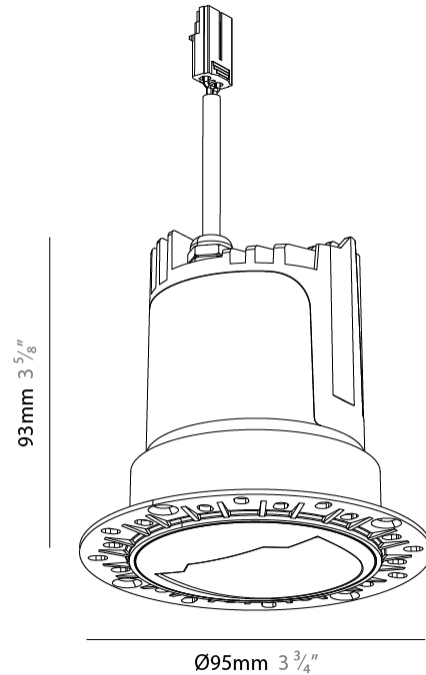

GENERAL

Series: Bioniq Evo Round Wallwash
Partner: Prolicht
Division: Architectural
Installation: Trimless
Product Type: Wallwash
Mounting Location: Ceiling
Light Distribution: Adjustable / Asymmetric

PHYSICAL

Shape: Round
Diameter (mm): 95
Diameter (in): 3 3/4
Height (mm): 93
Depth (mm): 105
Height (in): 3 5/8
Depth (in): 4 1/8
Ceiling Thickness (mm): 10 - 50
Ceiling Thickness (in): 3/8 - 1 15/16
Weight (kg): 0.2
Fixture Finish: SSR / BKV / CWI / CRY / HAB / UFT / ITA / RUA / FTG / MYG / LOD / PUS / FRO / FUP / KIA / POP / BLS / SPG / MEY / GOH / CHC / COM / ABZ / JAG / OBR / MOS / ROR
Fixture Material: Extruded Aluminum
Cut-out Measurements: Ø 75mm/2 15/16"

ELECTRICAL

Lamp Type: LED (Zhaga Standard)
Input Wattage (W): 10.9
Total Output Wattage (W): 10
Dimming: Non-dimming / DALI Dimming / MATTER Dimming
Driver Included: No
Driver Location: Remote
Driver Type: Constant Current - Universal
Driver Class: Class 2
Constant Current (MA): 350mA
Upon Request: 0-10V Dimming / Phase Dimming

LED

Color Temperature (°K): 2400 / 2700 / 3000 / 3500 / 4000
Max. Delivered Lumen (lm): Max 1029
Nominal Lumen (lm): Max 1771
CRI: >90 CRI
Efficiency (%): 85.5
Lamp Life (hrs): 50000

OPTICAL

Adjustability: Rotational 350° / Tilt 30°

RATINGS AND CERTIFICATIONS

Certified By: Certified for North American Standards
IP rating: IP65
Glare Rating: ≤ 10