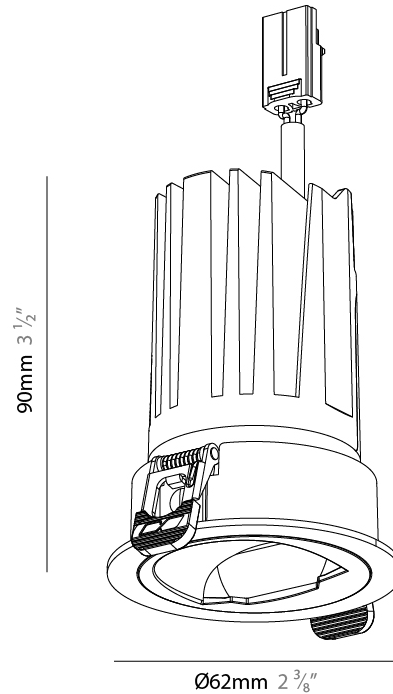

GENERAL

Series: Bioniq Evo Round Wallwash
Partner: Prolicht
Division: Architectural
Installation: Recessed
Product Type: Wallwash
Mounting Location: Ceiling
Light Distribution: Adjustable / Asymmetric

PHYSICAL

Shape: Round
Diameter (mm): 62
Diameter (in): 2 3/8
Height (mm): 90
Depth (mm): 100
Height (in): 3 1/2
Depth (in): 3 15/16
Ceiling Thickness (mm): 2 - 15
Ceiling Thickness (in): 1/16 - 9/16
Weight (kg): 0.2
Fixture Finish: [BLK / WHI](#)
Fixture Material: Extruded Aluminum
Cut-out Measurements: Ø 55mm/2 3/16"

ELECTRICAL

Lamp Type: LED (Zhaga Standard)
Input Wattage (W): 6
Total Output Wattage (W): 5.5
Dimming: Non-dimming / DALI Dimming / MATTER Dimming
Driver Included: No
Driver Location: Remote
Driver Type: Constant Current - Universal
Driver Class: Class 2
Constant Current (MA): 250mA
Upon Request: 0-10V Dimming / Phase Dimming

LED

Color Temperature (°K): [2400 / 2700 / 3000 / 3500 / 4000](#)
Max. Delivered Lumen (lm): Max 470
Nominal Lumen (lm): Max 828
CRI: >90 CRI
Efficiency (%): 85.5
Lamp Life (hrs): 50000

OPTICAL

Adjustability: Rotational 350° / Tilt 30°

RATINGS AND CERTIFICATIONS

Certified By: Certified for North American Standards
IP rating: IP65
Glare Rating: ≤ 10